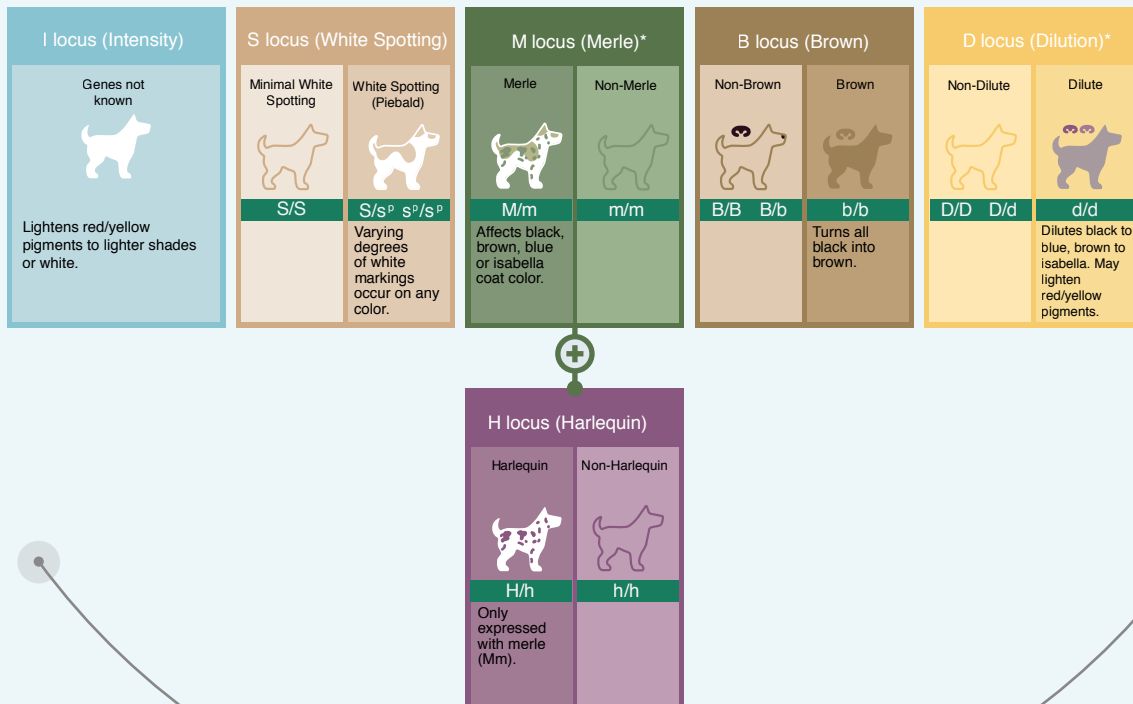

DOG'S GENOTYPE - COLORS

BASIC COLORS

MODIFYING COLORS

*Not currently included in our test.